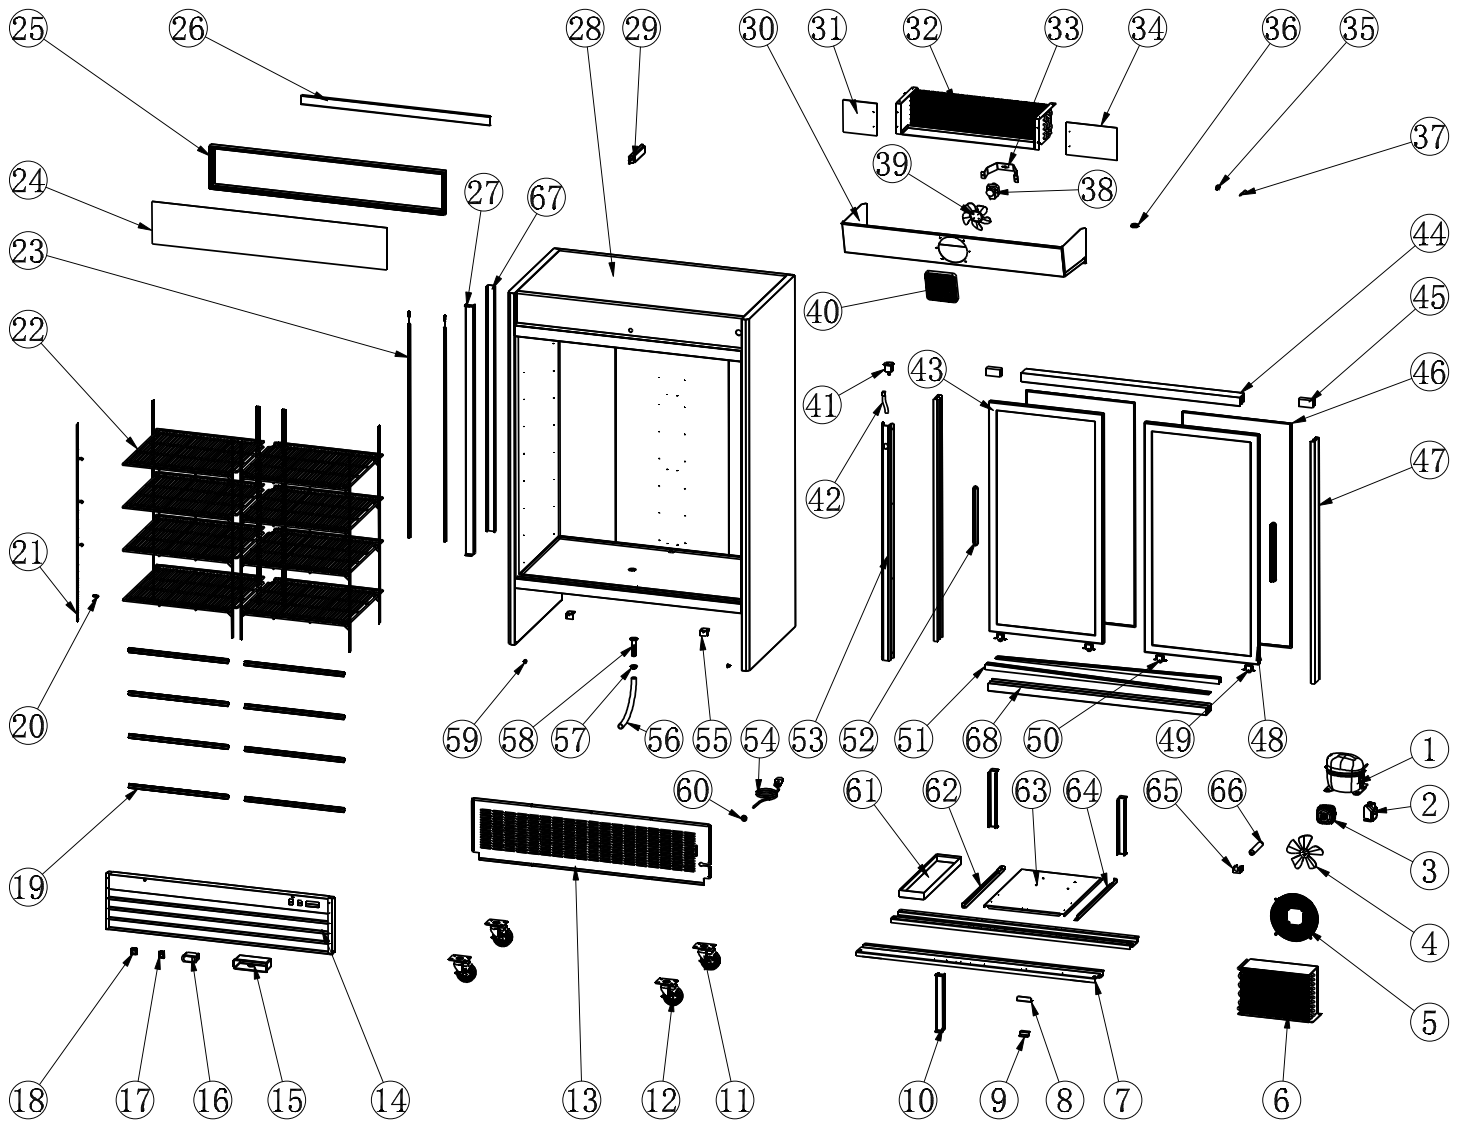

Parts Breakdown

Model RE-CN-0045E-HC 59032

Parts Breakdown

Model RE-CN-0045E-HC 59032

Item No.	Description	Position	Item No.	Description	Position	Item No.	Description	Position
AE876	Compressor for 59032	1	AA780	Light Plate for 59032	24	AA801	Bigger Wheel for Door for 59032	49
AI321	Condenser Fan Motor for 59032	3, 38	AI378	Light Box for 59032	25	AA802	Smaller Wheel for Door for 59032	50
AA764	Condenser/Evaporator Fan Motor Blade for 59032	4, 39	65106	LED Light in Lamp Box for 59032	26	AG052	Door Track for 59032	51
AA249	Condenser Fan Motor Cover for 59032	5	AI379	Middle Beam Sheet for 59032	27	62363	Door Handle for 59032	52
AA300	Condenser for 59032	6	AA787	LED Power Supply for 59032	29	AI383	Air Pipe Protection Board for 59032	53
AE878	Caster Supporter for 59032	7	AI380	Evaporator Cover for 59032	30	AA805	Power Cord for 59032	54
AB974	Handle for Installation Board for 59032	8	AE887	Left End Plate for Evaporator for 59032	31	AG053	Grill Fixer for 59032	55
AA304	Installation Board Limited Block for 59032	9	AG551	Evaporator - New Style 4R7K620L (Dia -7.94) for 59032	32	AA216	Drain Tube for 59032	56
AE879	Support Rod for 59032	10	AI381	Evaporator Installation Bracket for 59032	33	AA687	Drain Pipe Cover for 59032	57
AA743	4" Caster without Brake for 59032	11	AE888	Right End Plate for Evaporator for 59032	34	AA686	Plastic Drain Pipe with Fixer for 59032	58
AA584	Caster with Brake for 59032	12	AA863	Fixer for Probe for 59032	35	AA767	Front Grill Fixer for 59032	59
AE881	Back Grill for 59032	13	AA794	Power Cord Cover for 59032	36	AA703	Power Cord Cover for 59032	60
AG049	Front Grill for 59032	14	AI382	Temperature Probe for 59032	37	AB959	Outer Drain Pan for 59032	61
AA214	Thermostat Water Proof Cover for 59032	15	AB077	Condenser Fan Cover for 59032	40	AE892	Left Rail for Installation Board for 59032	62
27185	Carel Temperature Controller PYGX1Z0501 for 59032	16	AA712	Inner Drain Tube Connector for 59032	41	AE893	Installation Board for 59032	63
AA362	LED Light Switch for 59032	17	AA528	Inner Drain Pipe for 59032	42	AE894	Right Rail for Installation Board for 59032	64
AA124	Power Switch for 59032	18	AA766	Left Glass Door for 59032	43	AB595	Filter Fixer for 59032	65
AA777	Shelf Tag for 59032	19	AA796	Upper Cabinet Frame for 59032	44	AB594	Filter D25x160-B for 59032	66
26884	K Clip for 59032	20	AA797	Rubber Limited Block for 59032	45	AI384	Back Sheet of Middle Beam for 59032	67
AA809	K Strip for 59032	21	AA798	Seal Strip for 59032	46	AG050	Bottom Cabinet Frame for 59032	68
AA779	Shelf for 59032	22	AA799	Left/Right Cabinet Frame for 59032	47			
AA722	LED Light for 59032	23	AA800	Right Glass Door for 59032	48			